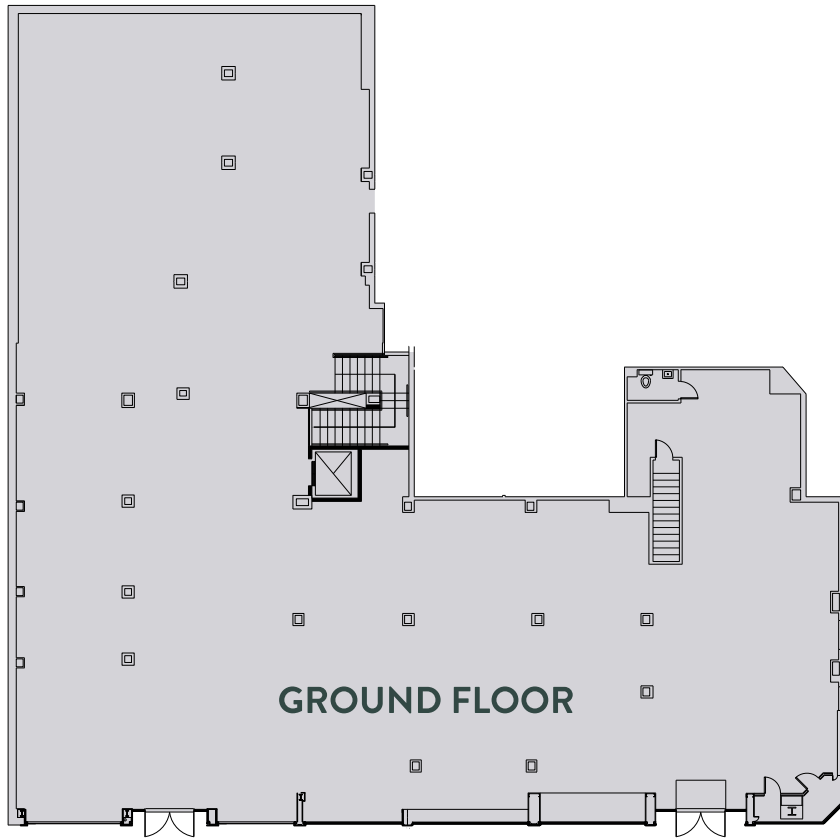

926  
MADISON  
AVENUE

Southwest Corner of  
East 74<sup>th</sup> Street and  
Madison Avenue

DH REAL ESTATE  
ADVISORS

**110' Frontage**  
MADISON AVENUE

EAST 74<sup>TH</sup> STREET

- Corner location across from the Apple Store
- Frontage: **110'** on Madison Avenue
- Ground Floor: **7,159 SF**
- Lower Level: **4,883 SF**
- Logical divisions considered